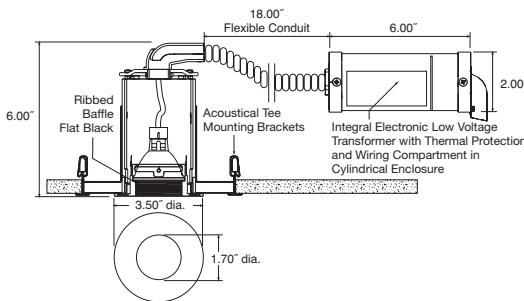

Item No.	Description	Lamp
TZ3001	3.5" Round Fixed Downlight Trim with Internal Black Baffle - Includes Housing with Integral Electronic Transformer and J-box - Trim face has Armstrong White finish with flat black internal finish	12V MR16 37W Max